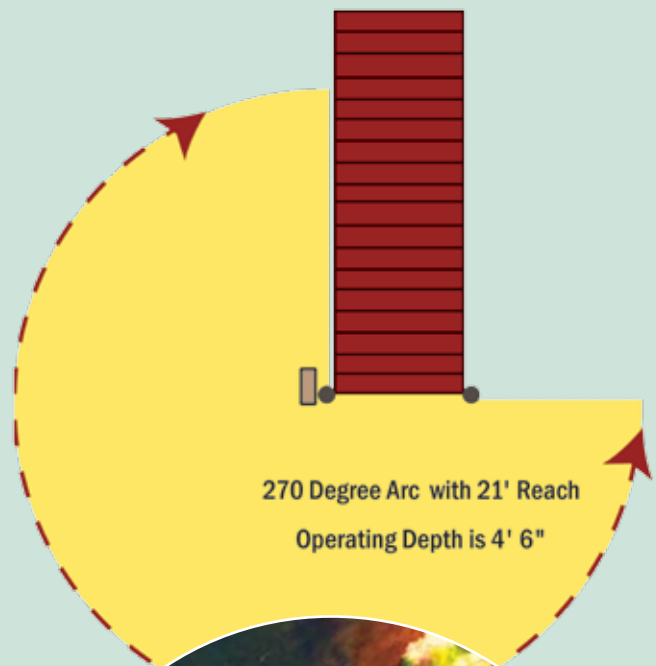

Geneva Beach Resort, Alexandria, MN

Wipe Out Weeds...Finally.

The WeedRoller moves in a slow, broad arc, pivoting more than 270°. Its linked rollers rotate along the lake bottom, detaching existing weeds and agitating the lake bed.