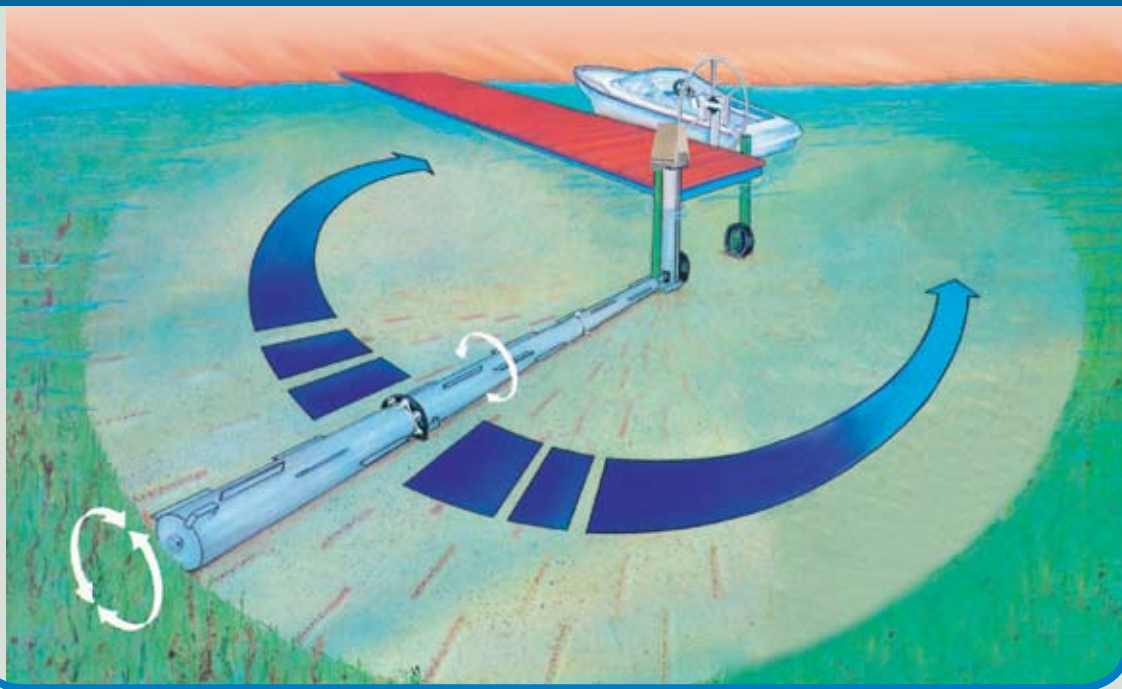

No More

WEEDS

**Kills
ALL TYPES
of weeds!**

- ✓ Chemical-free
- ✓ Easy installation
- ✓ Environmentally friendly

“ The WeedRoller is the best method for control of lake weeds. ”

Warren Anderson, Upper Gull Lake, MN

Chemical-Free

The WeedRoller is more effective than other weed removal methods, plus it's environmentally responsible. Rid the waterfront of troublesome weeds without the use of harsh chemicals or expensive harvesting services.

Safely-Powered, Economical

The flexible couplers follow the contour of the lake bottom. It converts 110 v current to 28-volt AC. The Smart Switch reverses the rotation and automatically shuts the equipment down if it encounters obstacles, thick weeds, or mucky lake bottoms.

Works in extreme conditions

Simply adjust the dock mounting brackets to assist to help when working in muddy or uneven lake bottoms. *A Mud Kit is also available.*

Share the Investment

Having a beautiful beach has never been easier. Team up with a neighbor to share the investment and share the reward. By using additional dock mounting hardware you can easily move the WeedRoller between locations.